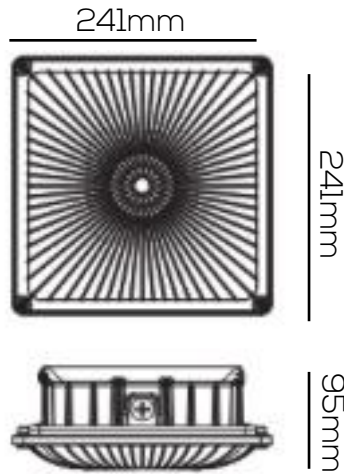

LED GARAGE LIGHT SERIES

PG02

35W | 55W | 75W | 100W

Technical Specifications

Watts:	35W/55W/75W/100W
Luminous Flux:	3600-3900LM /6200-6500LM 8000-8800LM /11000-11700LM
CCT:	4000/5000/5700K
Voltage:	AC100-240/100-277V,50/60Hz
Beam Angle:	150°/160°
IP:	IP65
CRI:	≥70Ra
PF:	>0.9
Lifespan:	50,000 hours

Features

This LED Canopy Light series is a revolutionary product that adopts high quality LEDs to directly replace traditional lighting, and is suitable for broad applications.

RoHS

Dimensional Diagrams (mm.)

Isolux Diagrams

35W

55W

75W

100W