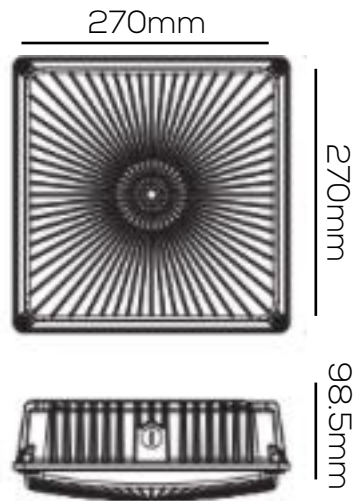

LED GARAGE LIGHT SERIES

PG02

35W | 55W | 75W | 100W

Technical Specifications

Watts:	35W/55W/75W/100W
Luminous Flux:	3600-3900LM /6200-6500LM 8000-8800LM /11000-11700LM
CCT:	4000/5000/5700K
Voltage:	AC100-240/100-277V,50/60Hz
Beam Angle:	150°/160°
IP:	IP65
CRI:	≥70Ra
PF:	>0.9
Lifespan:	50,000 hours

Features

This LED Canopy Light series is a revolutionary product that adopts high quality LEDs to directly replace traditional lighting, and is suitable for broad applications.

RoHS

Dimensional Diagrams (mm.)

Isolux Diagrams

35W

55W

75W

100W