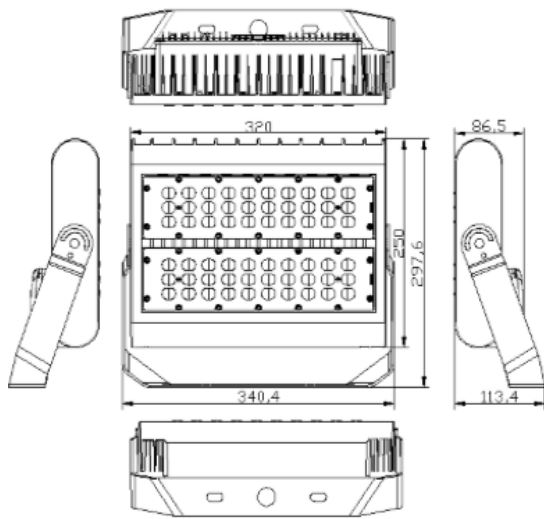

LED OUTDOOR LIGHT SERIES

SES-FLT-5700-150
SES-FLT-5700-220
SES-FLT-5700-300

Technical specification

Watts	150W/ 220W/ 300W
Luminous Flux	16400lm/24000lm/33300lm/
CCT	5700K
Voltage	AC100-277V 50/60Hz
Beam Angle	120x90°
CRI	>75Ra
PF	0.9
IP Rate	IP65

DESIGNLIGHTS
CONSORTIUM

RoHS

Dimensional Diagrams(mm) / Distribution Curve of Meridian

SES-FLT-5700-150

SES-FLT-5700-220

SES-FLT-5700-300

SES-FLT-5700-150

SES-FLT-5700-220