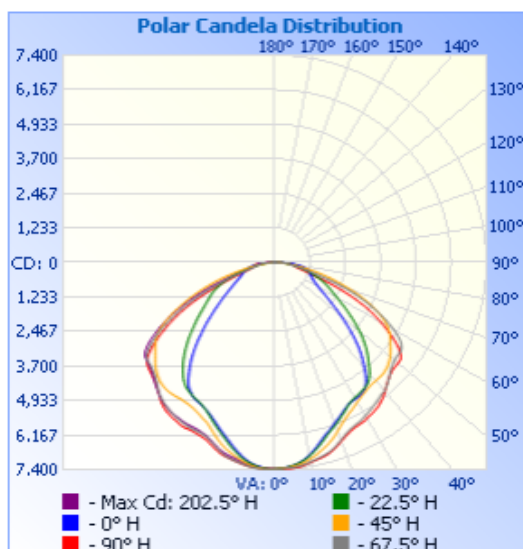

LED OUTDOOR LIGHT SERIES

SES-FLT-5700-150
SES-FLT-5700-220
SES-FLT-5700-300

Technical specification

Watts	150W/ 220W/ 300W
Luminous Flux	16400lm/24000lm/33300lm/
CCT	5700K
Voltage	AC100-277V 50/60Hz
Beam Angle	120x90°
CRI	>75Ra
PF	0.9
IP Rate	IP65

DESIGNLIGHTS
CONSORTIUM

RoHS

Dimensional Diagrams(mm) / Distribution Curve of Meridian

SES-FLT-5700-150

SES-FLT-5700-220

SES-FLT-5700-300

SES-FLT-5700-150

SES-FLT-5700-220