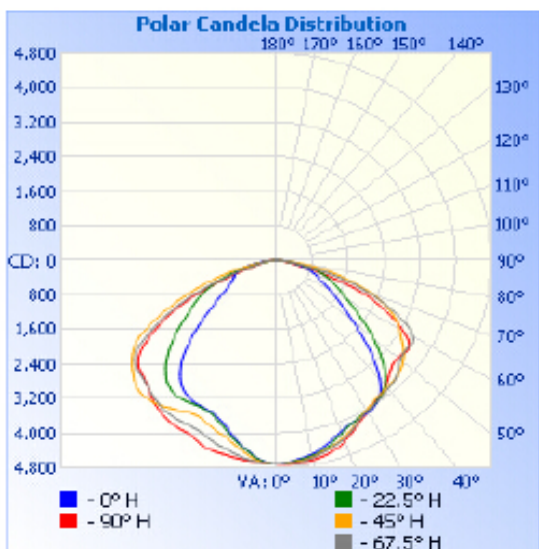

LED OUTDOOR LIGHT SERIES

SES-FLT-5700-150
SES-FLT-5700-220
SES-FLT-5700-300

Technical specification

Watts	150W/ 220W/ 300W
Luminous Flux	16400lm/24000lm/33300lm/
CCT	5700K
Voltage	AC100-277V 50/60Hz
Beam Angle	120x90°
CRI	>75Ra
PF	0.9
IP Rate	IP65

DESIGNLIGHTS
CONSORTIUM

RoHS

Dimensional Diagrams(mm) / Distribution Curve of Meridian

SES-FLT-5700-150

SES-FLT-5700-220

SES-FLT-5700-300

SES-FLT-5700-150

SES-FLT-5700-220