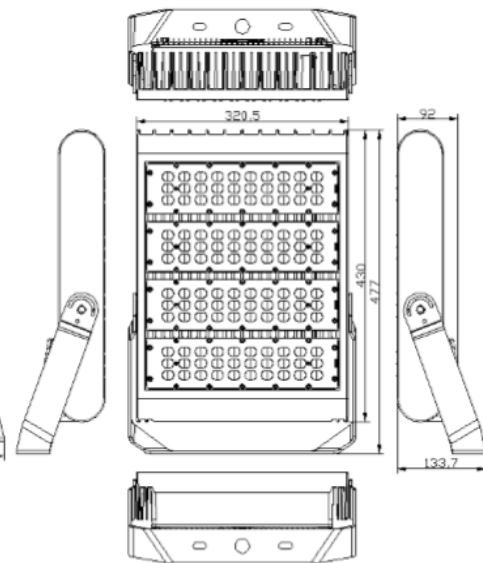

LED OUTDOOR LIGHT SERIES

SES-FLT-5700-150
SES-FLT-5700-220
SES-FLT-5700-300

Technical specification

Watts	150W/ 220W/ 300W
Luminous Flux	16400lm/24000lm/33300lm/
CCT	5700K
Voltage	AC100-277V 50/60Hz
Beam Angle	120x90°
CRI	>75Ra
PF	0.9
IP Rate	IP65

DESIGNLIGHTS
CONSORTIUM

RoHS

Dimensional Diagrams(mm) / Distribution Curve of Meridian

SES-FLT-5700-150

SES-FLT-5700-220

SES-FLT-5700-300

SES-FLT-5700-150

SES-FLT-5700-220

SES-FLT-5700-300