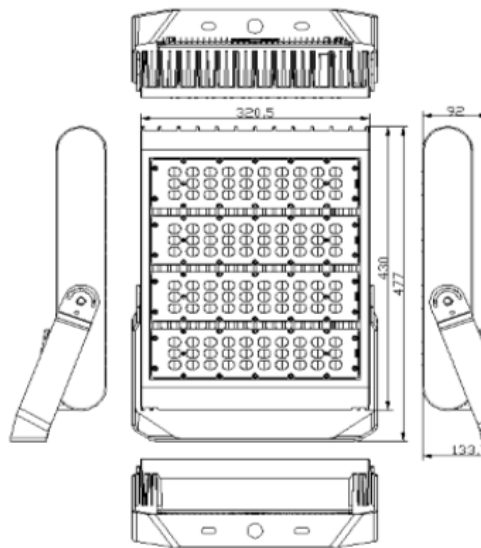

LED OUTDOOR LIGHT SERIES

SES-FLT-5700-150
SES-FLT-5700-220
SES-FLT-5700-300

Technical specification

Watts	150W/ 220W/ 300W
Luminous Flux	16400lm/24000lm/33300lm/
CCT	5700K
Voltage	AC100-277V 50/60Hz
Beam Angle	120x90°
CRI	>75Ra
PF	0.9
IP Rate	IP65

DESIGNLIGHTS
CONSORTIUM

RoHS

Dimensional Diagrams(mm) / Distribution Curve of Meridian

SES-FLT-5700-150

SES-FLT-5700-220

SES-FLT-5700-300

SES-FLT-5700-150

SES-FLT-5700-220

SES-FLT-5700-300